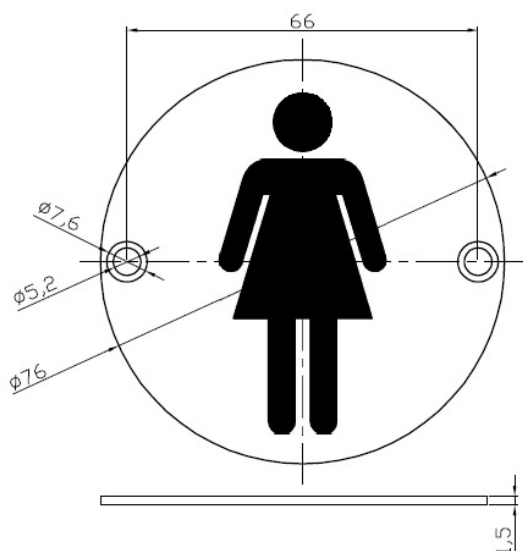

PRODUCT SHEET

Description:

Toilet Sign "Female", $\varnothing 76 \times 1,5$ mm, Screw-On, SS201 Brushed, W/ $\varnothing 3,5 \times 20$ mm Screws

Item number:

22.23.261-0

Units	Box	Carton	HS Code	Barcode
Pcs.	20	200	8302490099	 5704866462273

SISO A/S

Mileparken 11
DK-2740 Skovlunde
Denmark
VAT: DK 24786013

Phone +45 45 830 900

www.siso.dk
siso@siso.dk

Danske Bank
Nytorv Branch
Copenhagen
SWIFT: DABADKKK

Account no.
4180 3112 112936
IBAN Account
DK7230003112112936